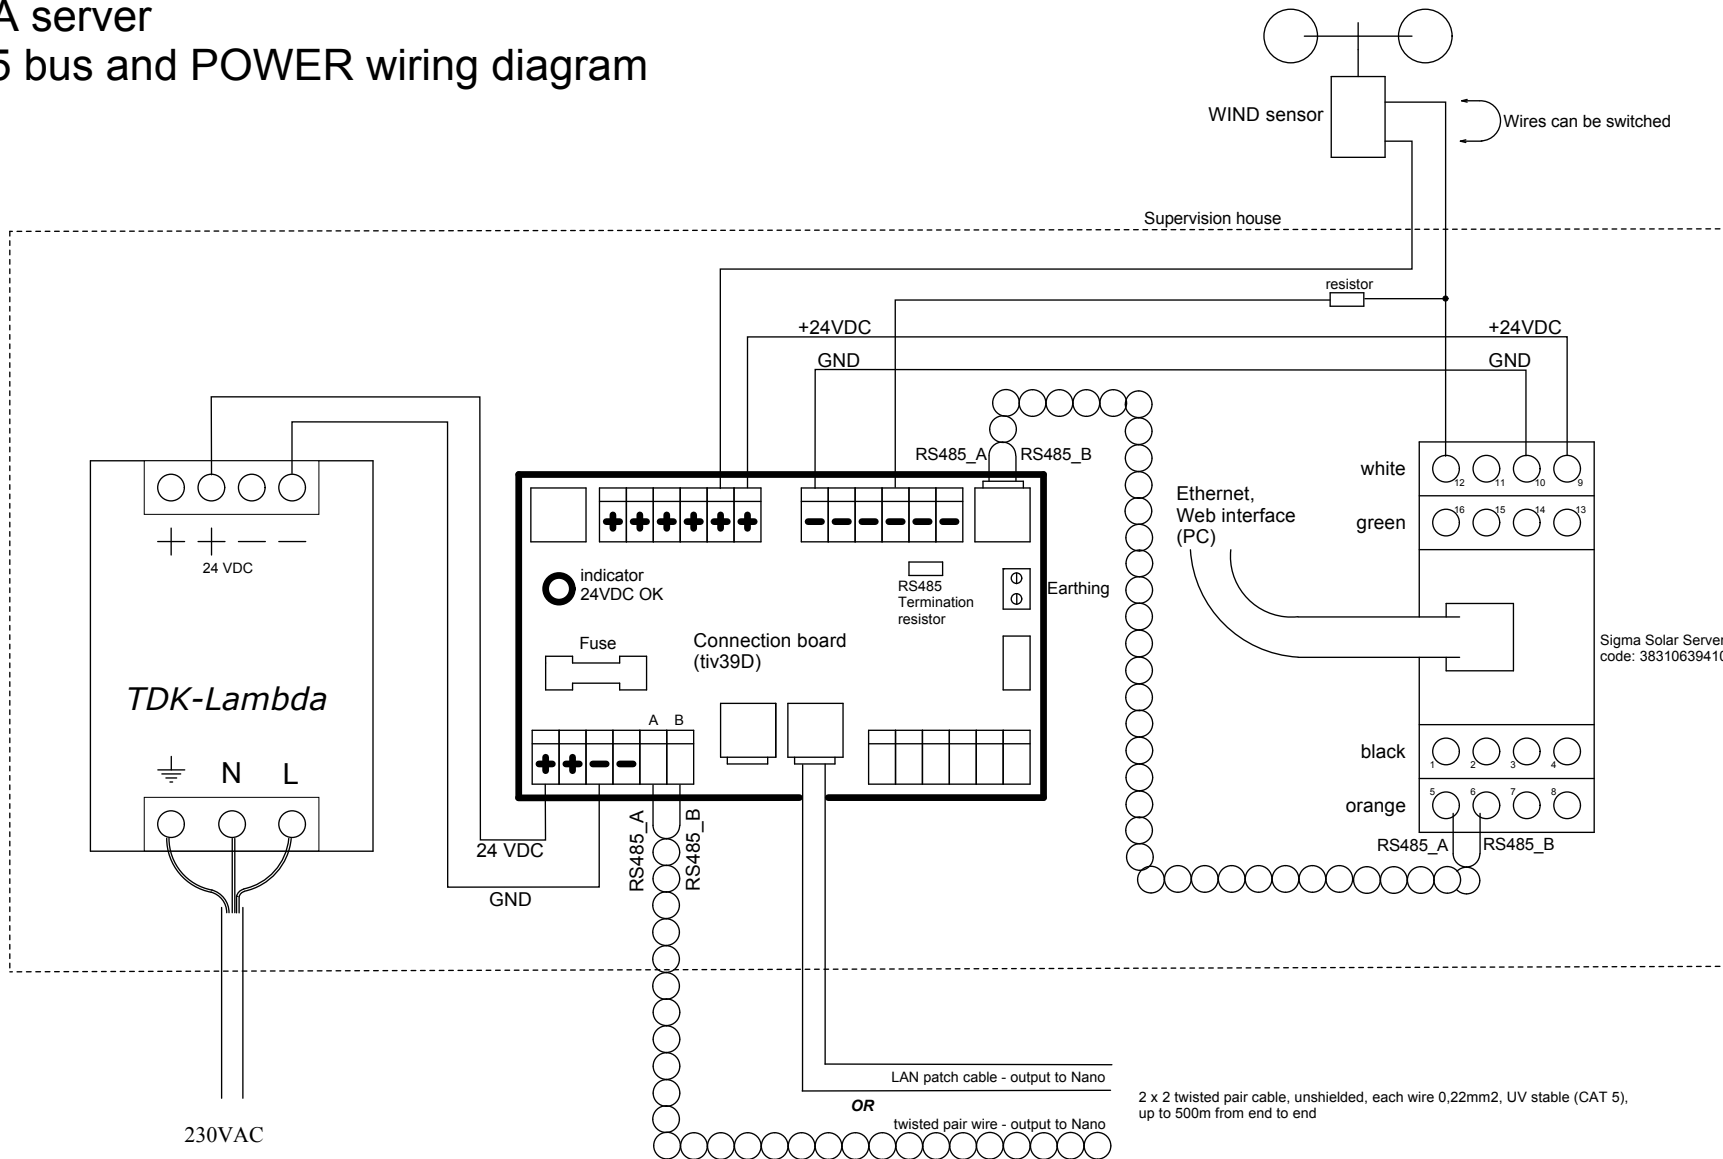

# Medium to large scale solar power plant SIGMA server RS485 bus and POWER wiring diagram

Sigma Solar Server  
code: 383106394105

Title <b>Sigma Wiring</b>			* * * *
Size: A3	Number:*	Revision:*	
Date: 22.7.2013	Time: 15:41:20	Sheet 1 of 1	
File: D:\Mha\DOC\SCHEME\Sigma-Nano\Imported sigma-nano bus and power wiring diagram.PriPcb\sigma-nano bus and power wiring			